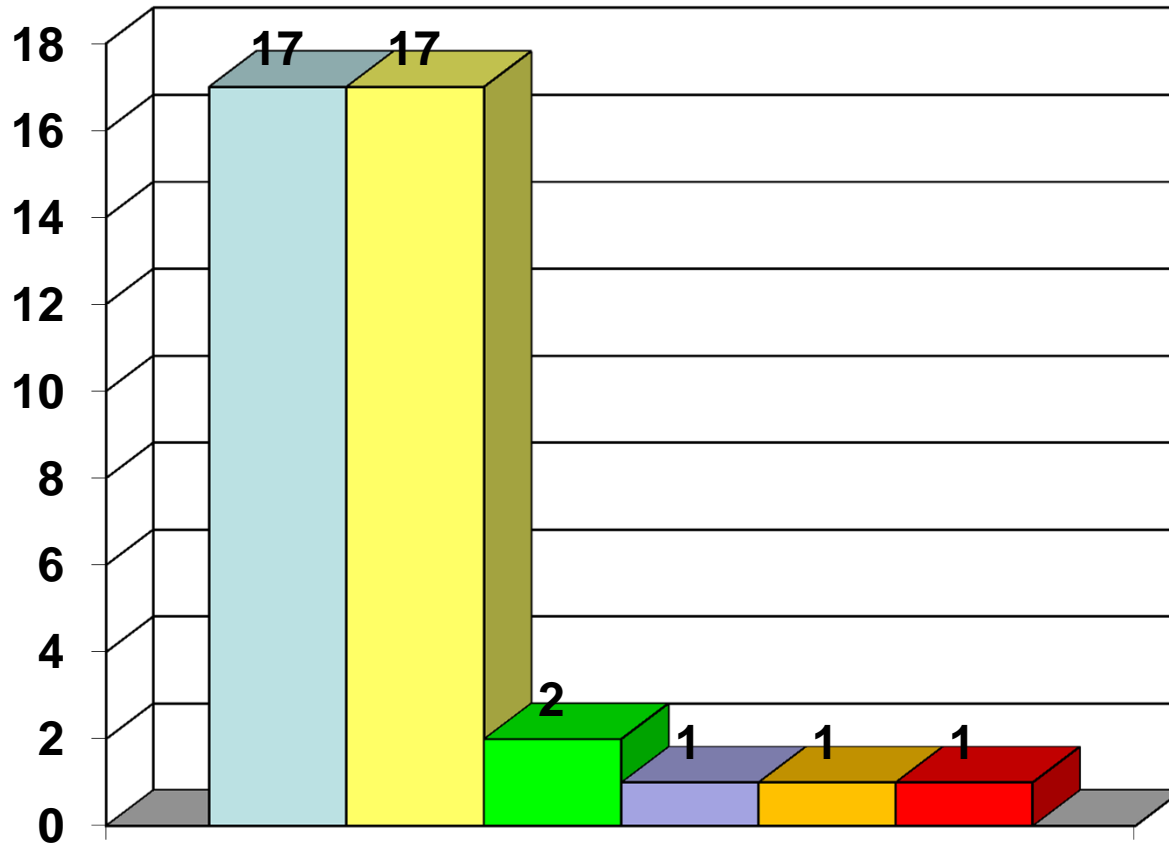

LOS ANGELES COUNTY FIRE DEPARTMENT TOPANGA EMERGENCY RESPONSES January 2014

TOTAL RESPONSES: 39

NOTES:

- EMS calls include traffic collisions.
- Fire: ¼ acre brush fire; 3 different spot fires; Red Rock area; accidental, downed electrical wire (1/14/14)
- Hazardous Condition: power line down on Marquette Drive (1/6/14)
- HazMat: chemical spill or leak on Greenleaf Canyon (1/14/14)