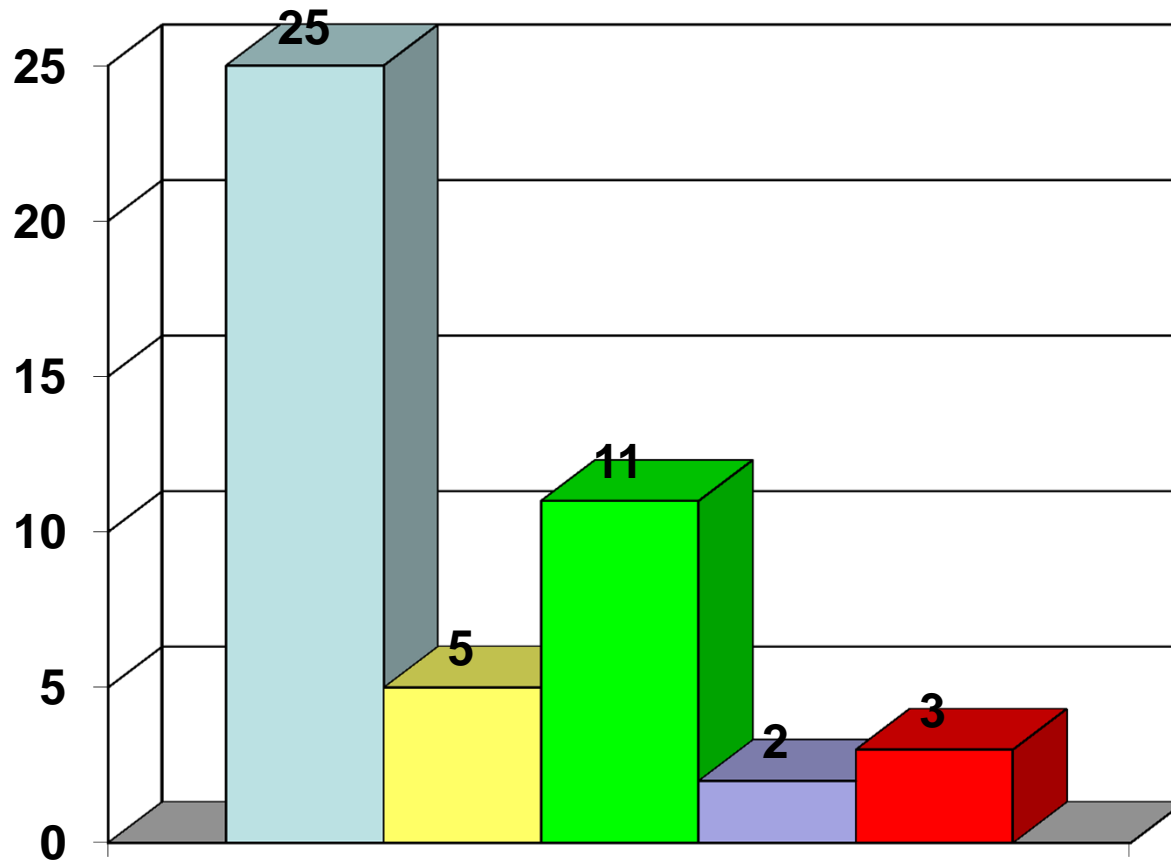

LOS ANGELES COUNTY FIRE DEPARTMENT TOPANGA EMERGENCY RESPONSES August 2013

TOTAL RESPONSES: 46

NOTES:

- EMS calls include traffic collisions.
- 1 Vehicle Fire on South Topanga Canyon Blvd.
- 1 Trash fire on Winfield Road
- 1 Brush fire on North Topanga Canyon Blvd. (approx. 1/8 acre burned; fire on side of road, extinguished by passing motorists prior to Fire Department arrival; cause of fire attributed to improperly discarded smoking material)