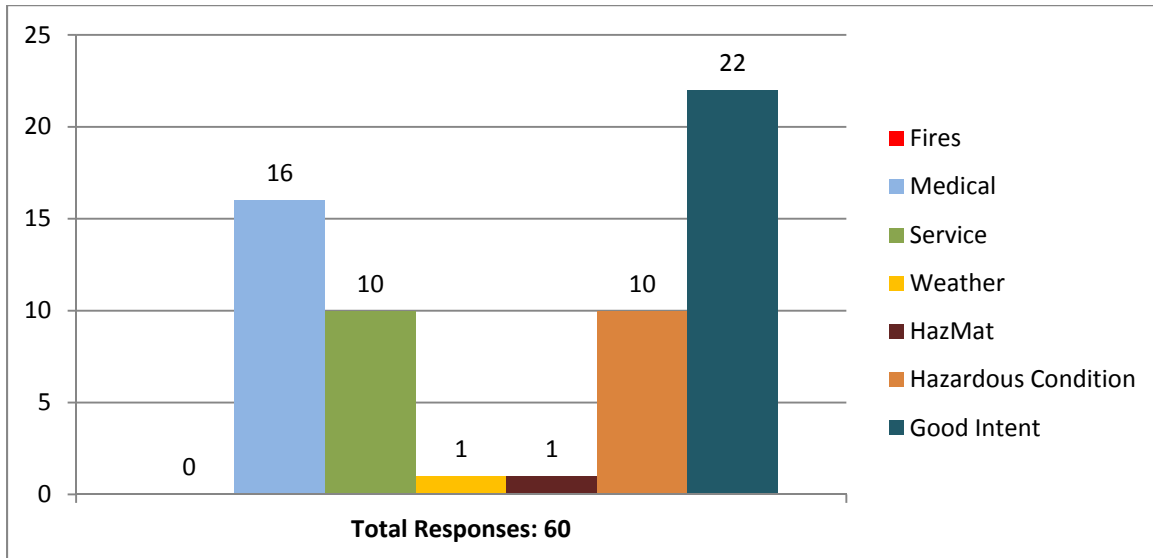

ACTIVITY REPORT

CITY/COMMUNITY: TOPANGA

PERIOD COVERED: February 2017

FIRE INCIDENTS:

DATE	TYPE	ADDRESS	NOTES	LOSS
		None to report.		
			TOTAL:	\$0.00

OTHER INCIDENTS:

DATE	TYPE	ADDRESS	NOTES	LOSS
2/17/17	Haz Cond	638 Trophy Trail	Power line down	
2/17/17	Haz Cond	20115 Observation Dr	Power line down	
2/17/17	Haz Cond	240 So. Topanga Cyn	Power line down	
2/17/17	Weather	1605 N. Topanga Cyn	Tree down in driveway due to severe weather	
2/17/17	Haz Cond	Henry Ridge Road	Power line down	
2/17/17	Haz Cond	Skyline Trail	Power line down	
2/17/17	HazMat	19952 Grandview	Gas leak (no damages)	
2/17/17	Haz Cond	1454 Old Topanga Cyn	Power line down	
2/17/17	Haz Cond	240 So. Topanga Cyn	Power line down	
2/18/17	Haz Cond	Old Topanga Canyon	Power line down	
2/18/17	Haz Cond	2716 Stanfield Drive	Power line down	
2/18/17	Haz Cond	19643 Vision Drive	Defective/worn wiring	

COMMUNITY INVOLVEMENT:

- None to report.

ANNOUNCEMENTS/ITEMS OF INTEREST:

- Augmented staffing in place during heavy rains; numerous responses throughout district.