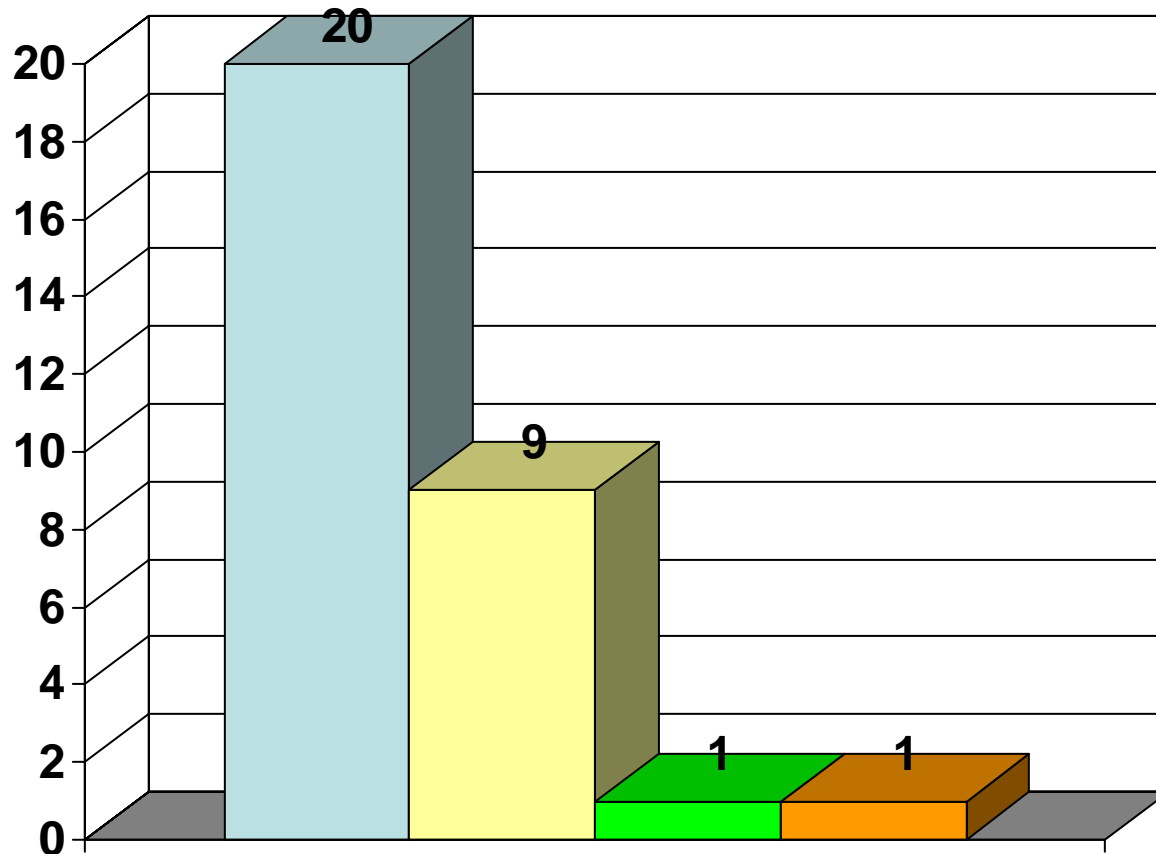

LOS ANGELES COUNTY FIRE DEPARTMENT TOPANGA EMERGENCY RESPONSES December 2012

TOTAL RESPONSES: 31

NOTES:

- EMS calls include traffic collisions.
- HazMat responses (unless otherwise noted) are minor fuel spills or gas leaks, with no damages or injuries.