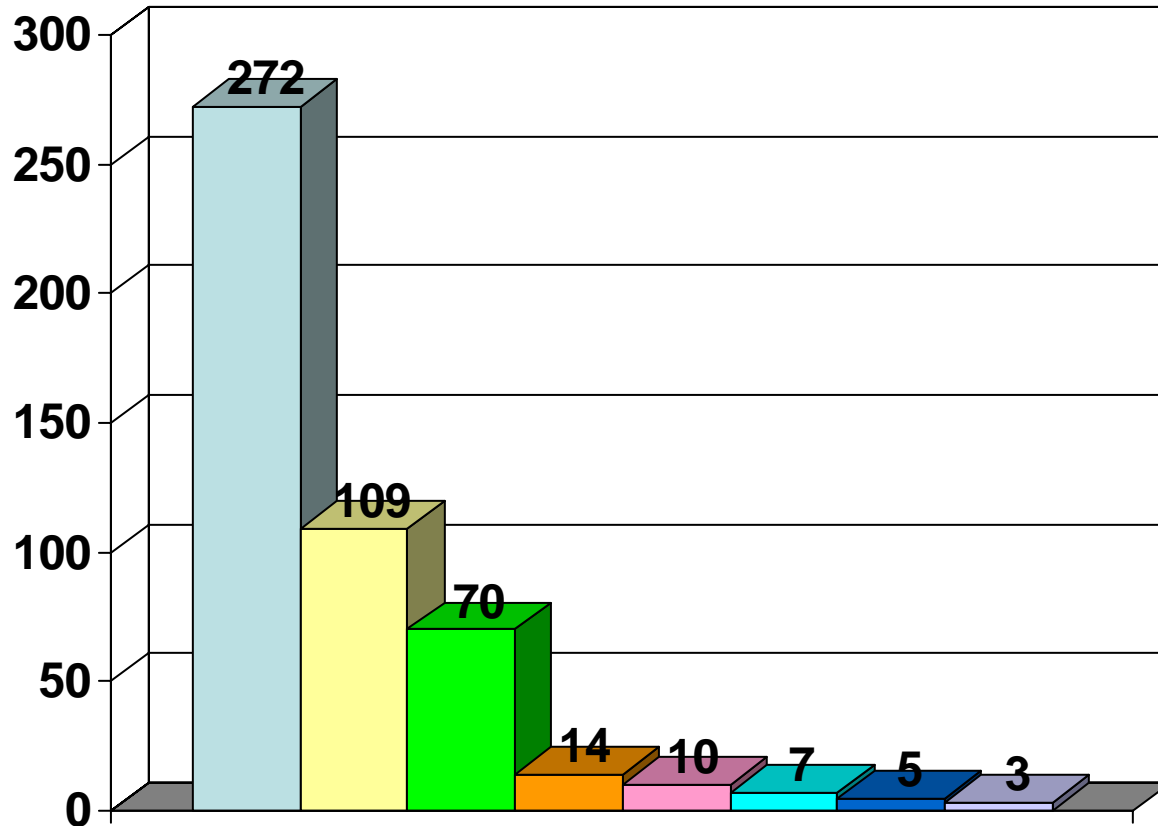

# LOS ANGELES COUNTY FIRE DEPARTMENT TOPANGA EMERGENCY RESPONSES January - December 2012

**TOTAL RESPONSES: 490**

**NOTES:**

- Fires: 8 structure (includes cooking fires); 4 vehicle; 1 rubbish; 1 brush (1/8 acre)
- EMS calls include traffic collisions.
- Service Calls include snake removals, public assistance, water/flooding, etc.
- HazMat responses (unless otherwise noted) are minor fuel spills or gas leaks, with no damages or injuries.

# LOS ANGELES COUNTY FIRE DEPARTMENT TOPANGA EMERGENCY RESPONSES December 2012

**TOTAL RESPONSES: 31**

**NOTES:**

- EMS calls include traffic collisions.
- HazMat responses (unless otherwise noted) are minor fuel spills or gas leaks, with no damages or injuries.