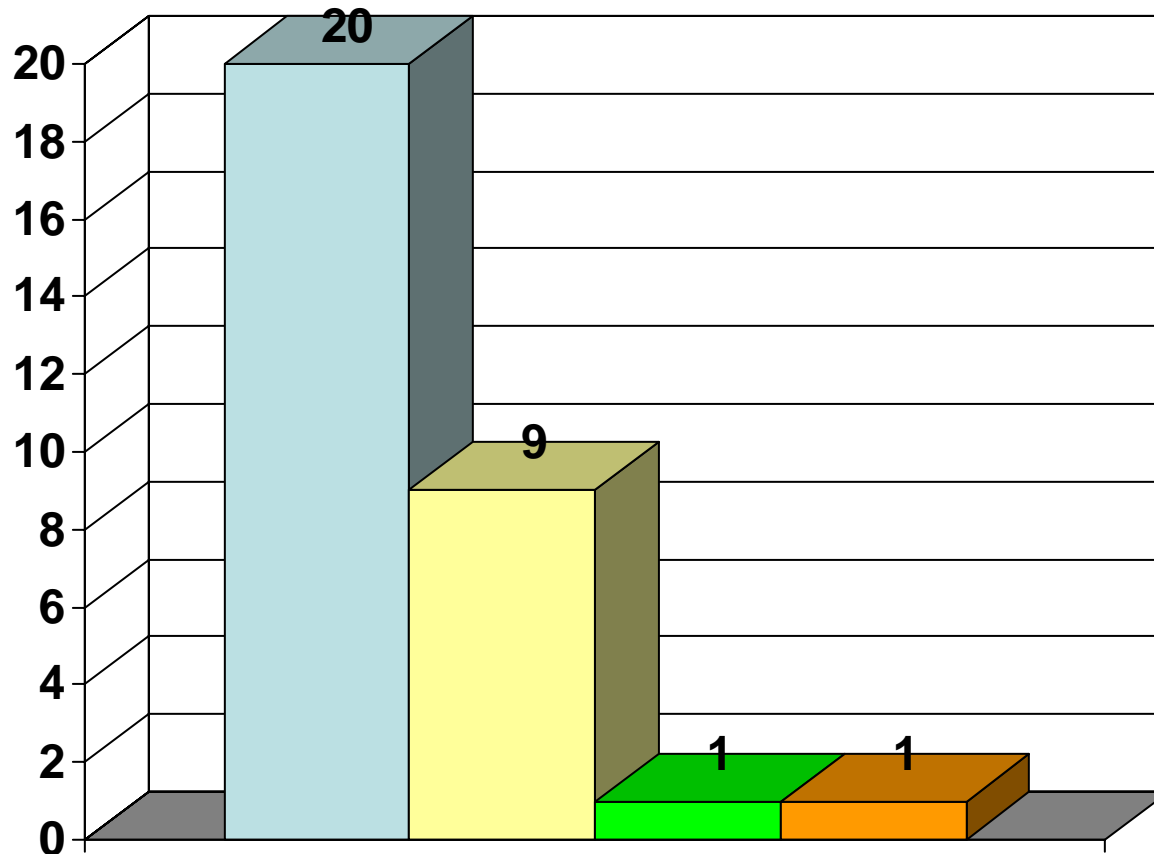

# LOS ANGELES COUNTY FIRE DEPARTMENT TOPANGA EMERGENCY RESPONSES January - December 2012

**TOTAL RESPONSES: 490**

**NOTES:**

- Fires: 8 structure (includes cooking fires); 4 vehicle; 1 rubbish; 1 brush (1/8 acre)
- EMS calls include traffic collisions.
- Service Calls include snake removals, public assistance, water/flooding, etc.
- HazMat responses (unless otherwise noted) are minor fuel spills or gas leaks, with no damages or injuries.

# LOS ANGELES COUNTY FIRE DEPARTMENT TOPANGA EMERGENCY RESPONSES December 2012

**TOTAL RESPONSES: 31**

**NOTES:**

- EMS calls include traffic collisions.
- HazMat responses (unless otherwise noted) are minor fuel spills or gas leaks, with no damages or injuries.